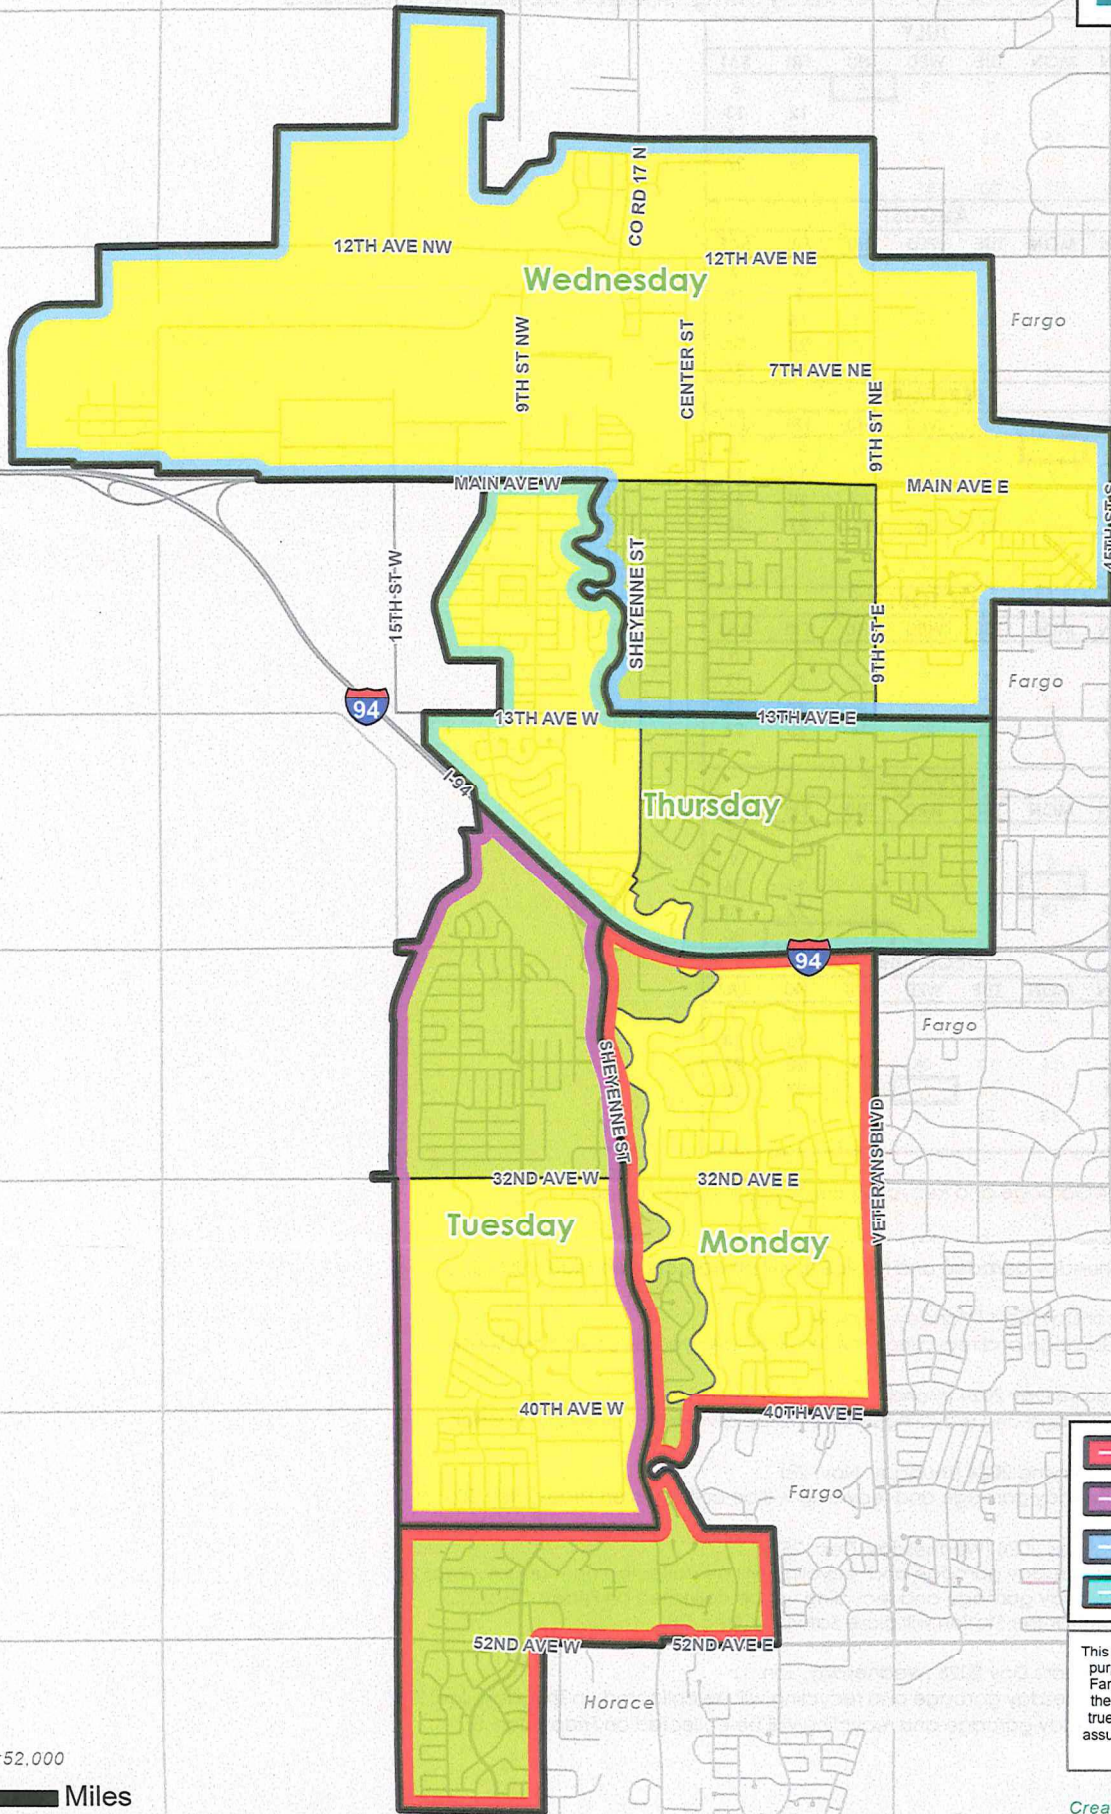

2024 SANITATION & RECYCLING DAILY COLLECTION ZONES

- Monday
- Tuesday
- Wednesday
- Thursday

This map is intended for reference purposes only. The City of West Fargo does not make claim that the features depicted represent true locations; therefore the City assumes no liability for any errors or omissions herein.

Reference Scale: 1:52,000